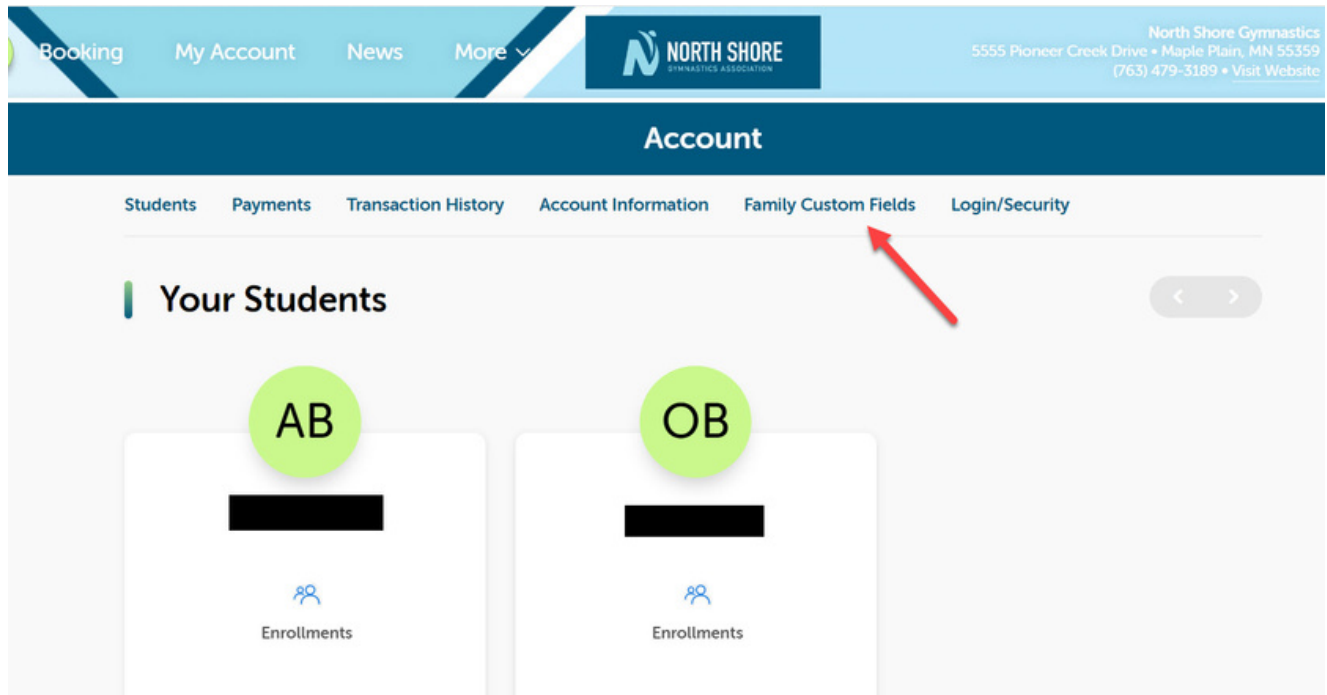

Checking your ITF balance through Team Iclass account

- Visit Northshoregym.org
- Go under Girls & Boys> Team iClass Login

- Log into your iClass account

- Go into Account
- Click on the Family Custom Fields link

- Go into Account
- Click on the Family Custom Fields link
- Your balance will be displayed here