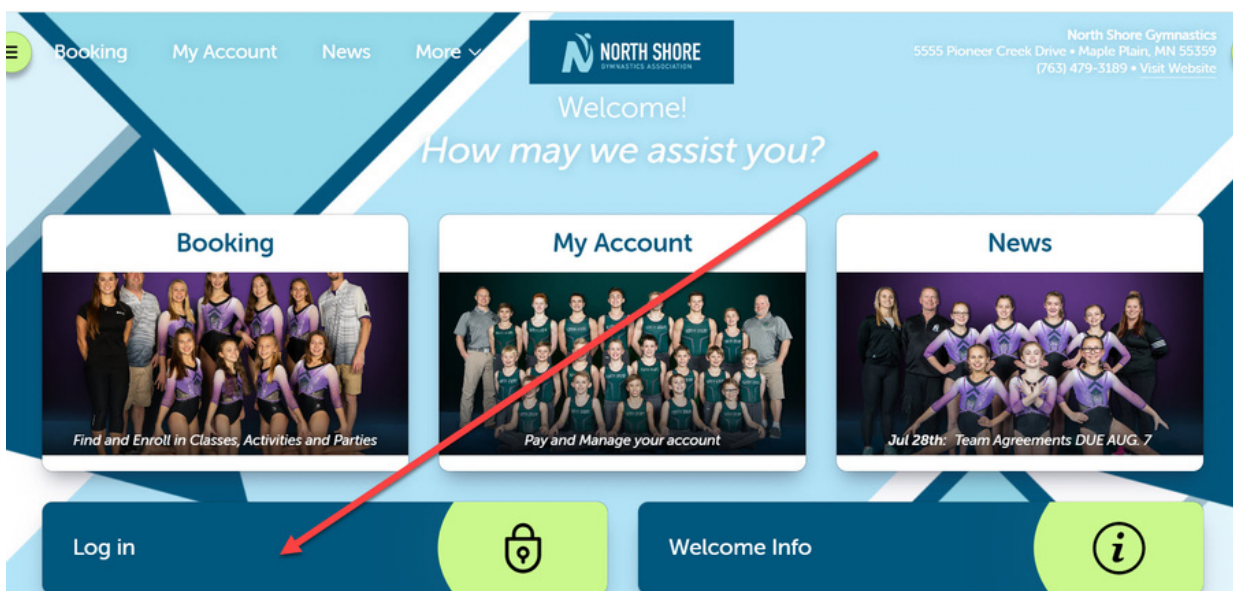

Checking your ITF balance through Team Iclass account

- Visit Northshoregym.org
- Go under Girls & Boys> Team iClass Login

- Log into your iClass account

- Go into Account
- Click on the Family Custom Fields link

- Go into Account
- Click on the Family Custom Fields link
- Your balance will be displayed here