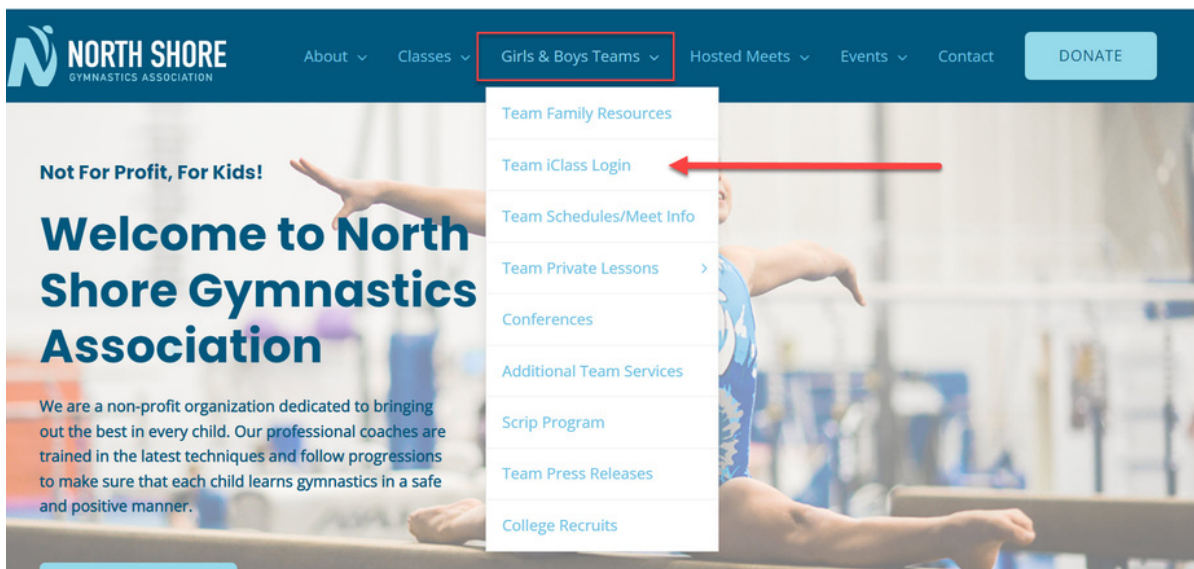

Checking your ITF balance through Team Iclass account

- Visit Northshoregym.org
- Go under Girls & Boys> Team iClass Login

- Log into your iClass account

- Go into Account
- Click on the Family Custom Fields link

- Go into Account
- Click on the Family Custom Fields link
- Your balance will be displayed here